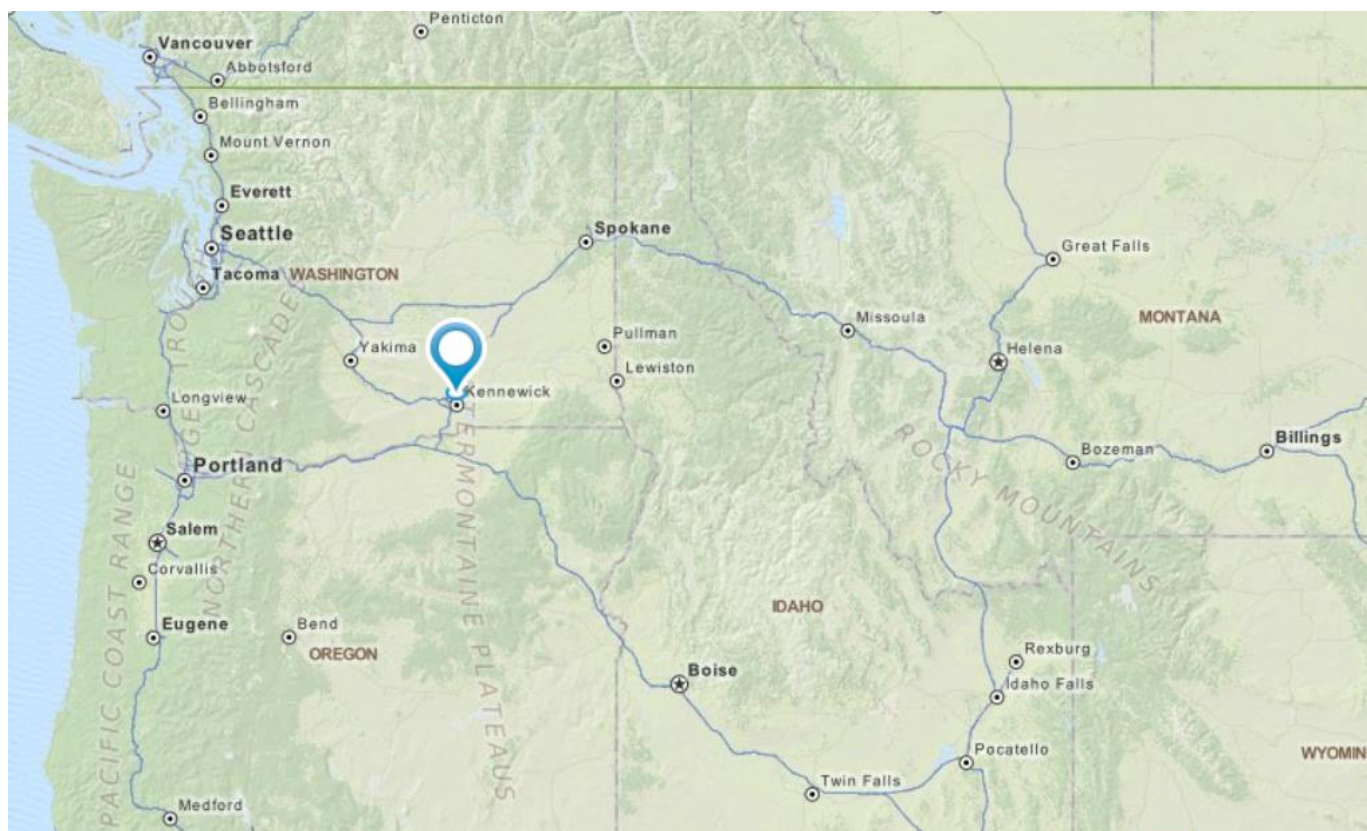

Getting to Pasco, WA

By Car:

From the North

- Hwy 395

From the East

- Hwy 12

From the South

- I-84, north to I-82

From the West

- I-82
- I-84

By Plane:

Tri-Cities Airport

3601 N 20th Avenue

<http://www.portofpasco.org/>

Airport Carriers:

- Alaska Airlines
- Allegiant
- Delta Airlines
- United Airlines